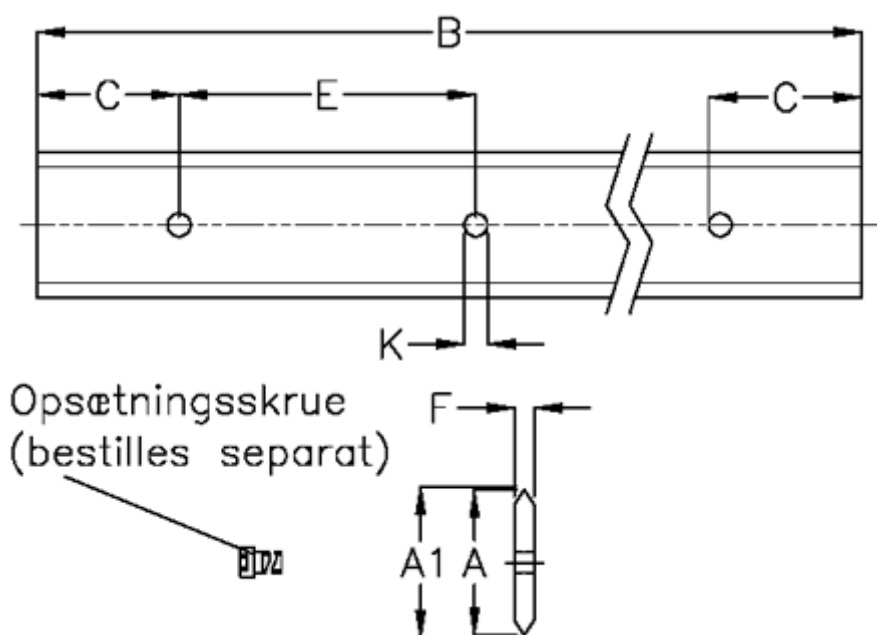

Article number: 059125266

Description: Hepco SL2 spacer slide
SS M 44-266

Measures

A	= 44
A1	= 44.81
B	= 266
C	= 43.0
E	= 90
F	= 6.1
For bearing	= 34
For screw	= M6x20

K	= 7.0
Weight kg/1000	= 1900